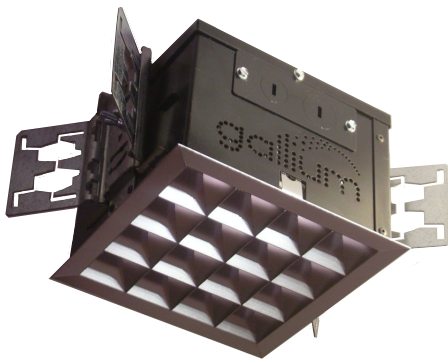

Gallium GS6 Series

For More Information

Contact Gallium Lighting or your local Gallium Lighting sales representative.

The Gallium Challenge

If you can think of an application where compact fluorescent downlighting is a better choice than LED, please let us know. We can't think of any.